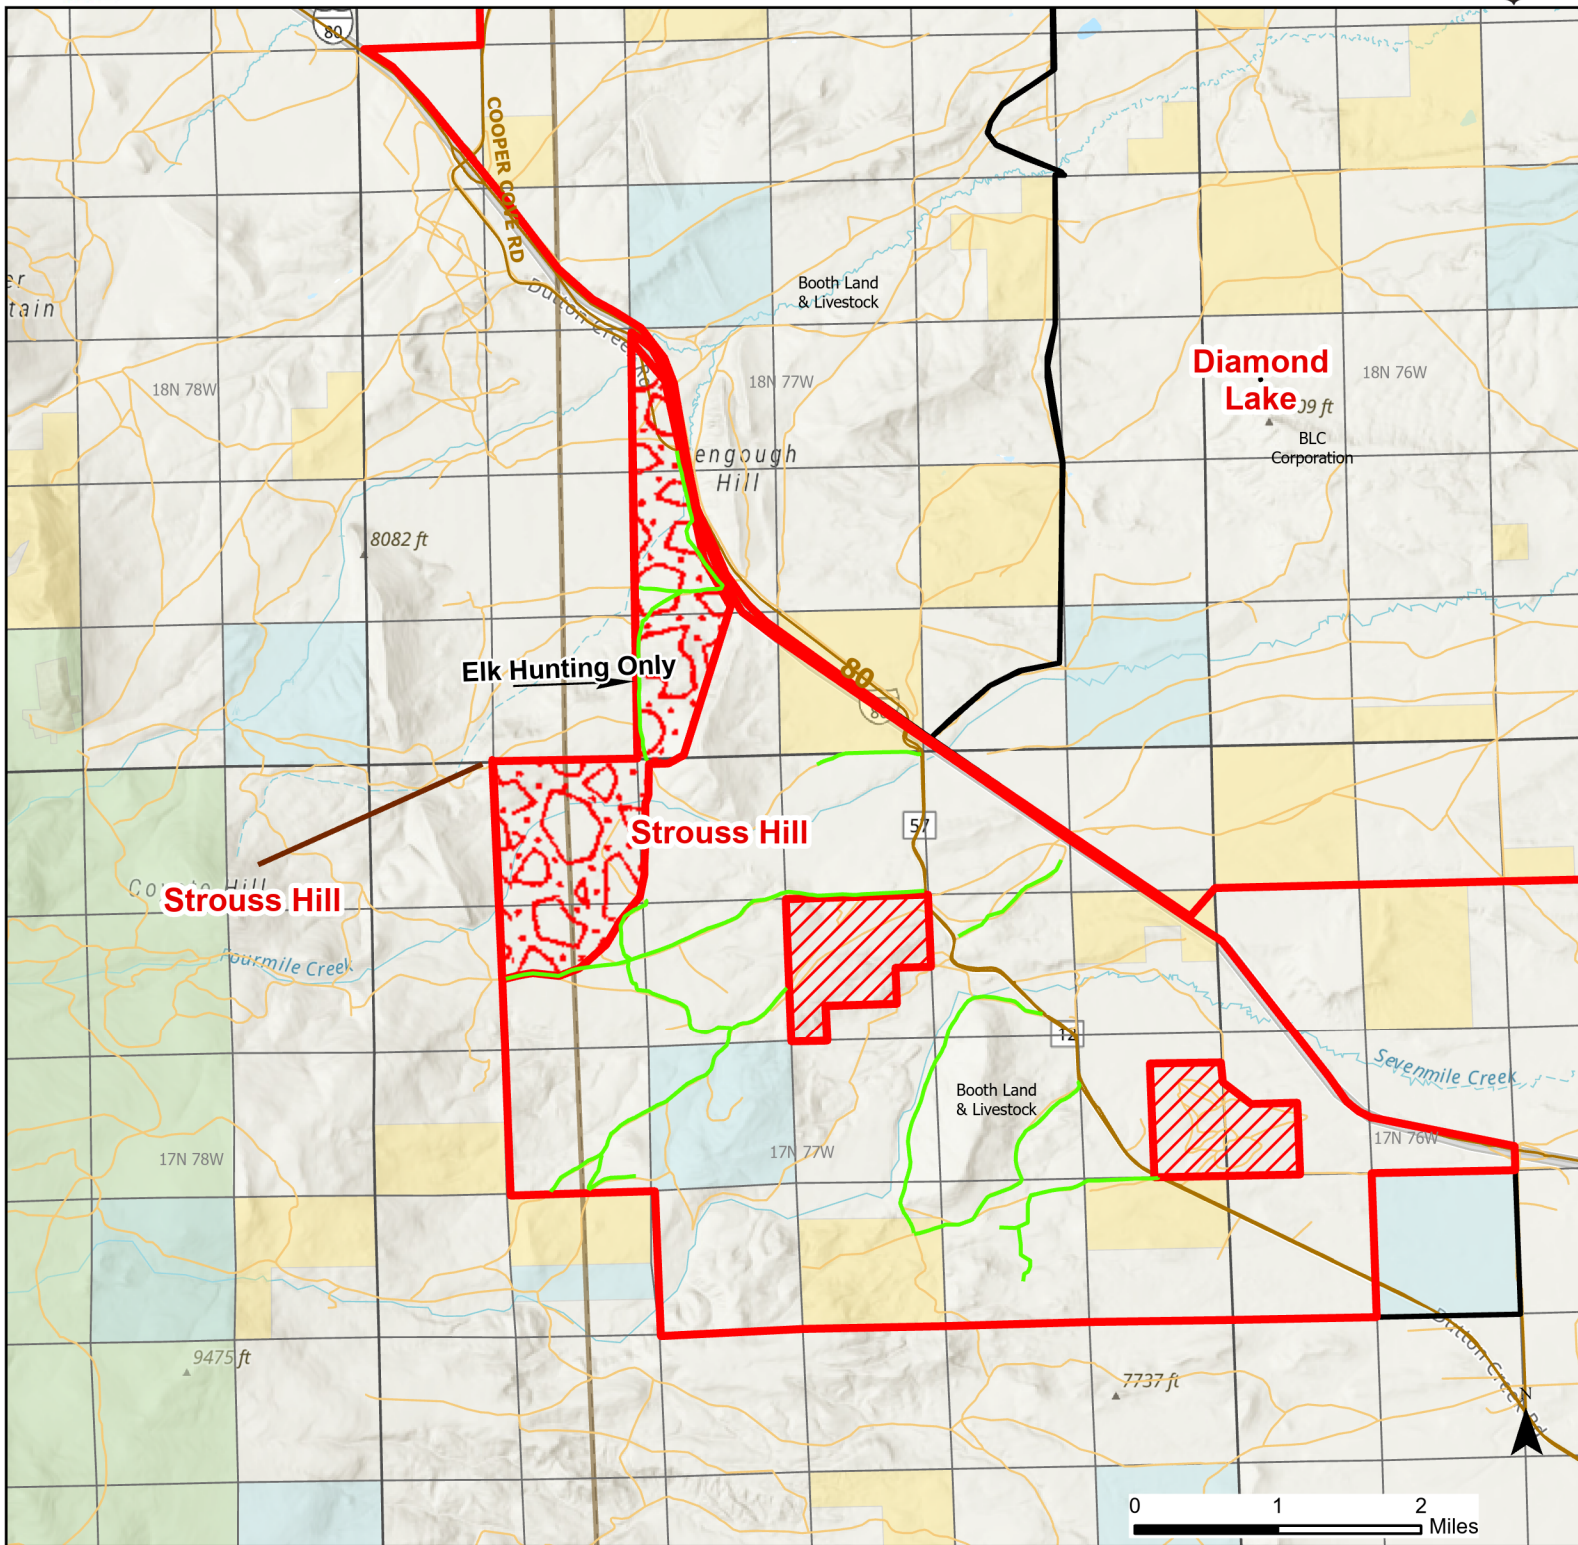

Strouss Hill Hunter Management Area

2023 Hunt
Season

Parking	Closed Road	Boundary	Limited Range Weapons and Archery	State
Coupon Box	Roads	Archery Only	Other	DOD
Road Closed	County Boundaries	CLOSED		BLM
Open Road	HMA Ownership			Wyoming Game & Fish Dept.
Special Conditions Apply				Forest Service
				Private

Species allowed to hunt: Antelope, Antlerless Elk

See Ranch Rules for More Information and Restrictions

Hunter Management Area rules apply only to those lands enrolled in the HMA.

This map is for visual use, assistance and general location only, does not represent a survey, and is not to be used for legal conveyance. Hunt Area boundaries are approximate, consult Game and Fish Hunting Regulations for descriptions and restrictions. Access to these private lands for any commercial activity must be gained by contacting the individual landowner(s) directly.